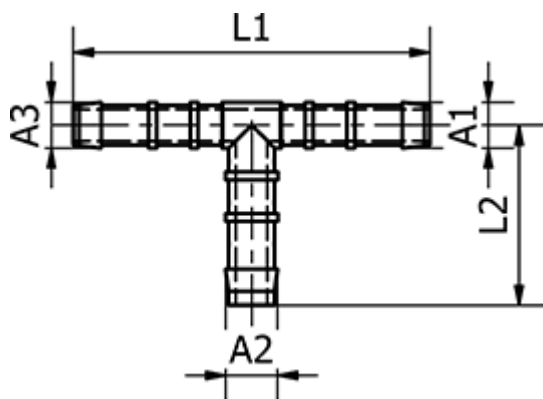

Data Sheet

Article number: 58635515

Description: Tube Connector 35.515, $\varnothing 12/ \varnothing 12/ \varnothing 12$
Tee connector

Measures

Ext. Hose Diameter A3 =	12
Ext. Hose Diameter A1 =	12
Ext. Hose Diameter A2 =	12
L1 =	69
L2 =	36